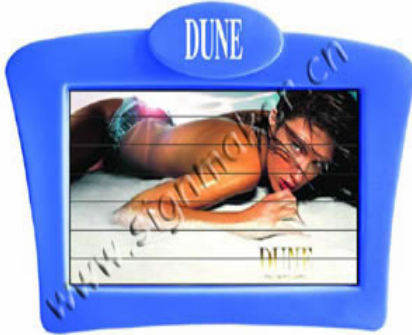

## Advertising Display SMF-50-7L

**Model No :** Advertising Display SMF-50-7L

**Product Name :** Tri-Vision Display

**FOB Port :** NINGBO PORT

**Payment terms:** T/T, L/C or negotiate

**Contact Person :** Ms.Suaad Fan

### The Detail Description of Advertising Display SMF-50-7L :

A Tri-Vision display is a sign that displays 3-messages in the space of just one. Our sign has three (TRI) sides for you to view (VISION). We utilize turning triangles to achieve this look. You just add your creative copy to our 3-message display and you can be sure to catch the eye of your customer more than once!